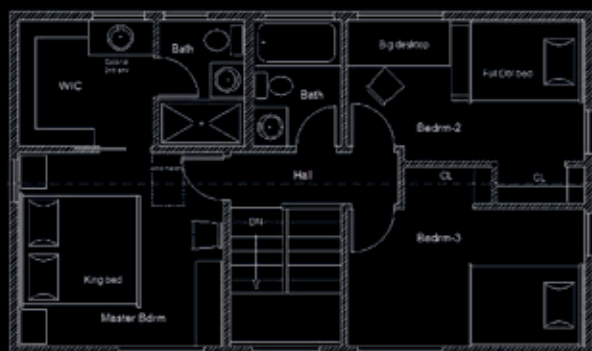

01925 933 080

07957 994 711

info@bboc.co.uk

Home Builds • Home Extensions • Orangeries • Property Refurbs

— WWW.BBOC.CO.UK —